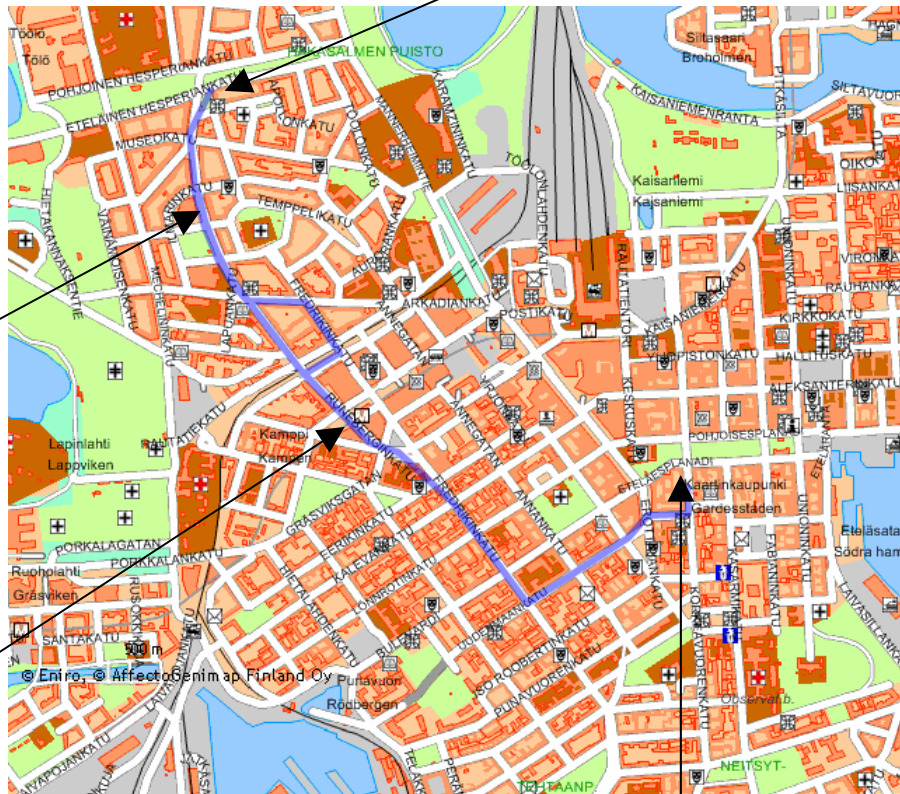

Nordic Finance Network (NFN) Research Workshop May 4-5, 2007, Helsinki

Workshop lunch venue
(Friday May 4,
12.30–13:30):

Restaurant Elite
Eteläinen Hesperiankatu 22
00100 Helsinki

Workshop venue:
Helsinki School of Economics
Runeberginkatu 22-24
00100 Helsinki
Chydenia Building
Room G-112 (1st floor)

Hotel:
Radisson SAS Royal Hotel
Runeberginkatu 2,
00100 Helsinki

Workshop dinner venue
(Friday May 4, starting at 19.30):

Restaurant Mecca
Korkeavuorenkatu 34
00130 Helsinki

How to get to **Mecca** from the hotel (distance 1,3 km)?
Radisson SAS Royal Hotel (Runeberginkatu 2) =>
traffic circle => turn right, Fredrikinkatu, walk 500 m =>
turn left, Uudenmaankatu, walk 400 m =>
turn left, Erottajankatu, walk 30 m =>
turn right, Ludviginkatu, walk 100 m =>
turn left, Korkeavuorenkatu, walk 80 m => **Mecca**